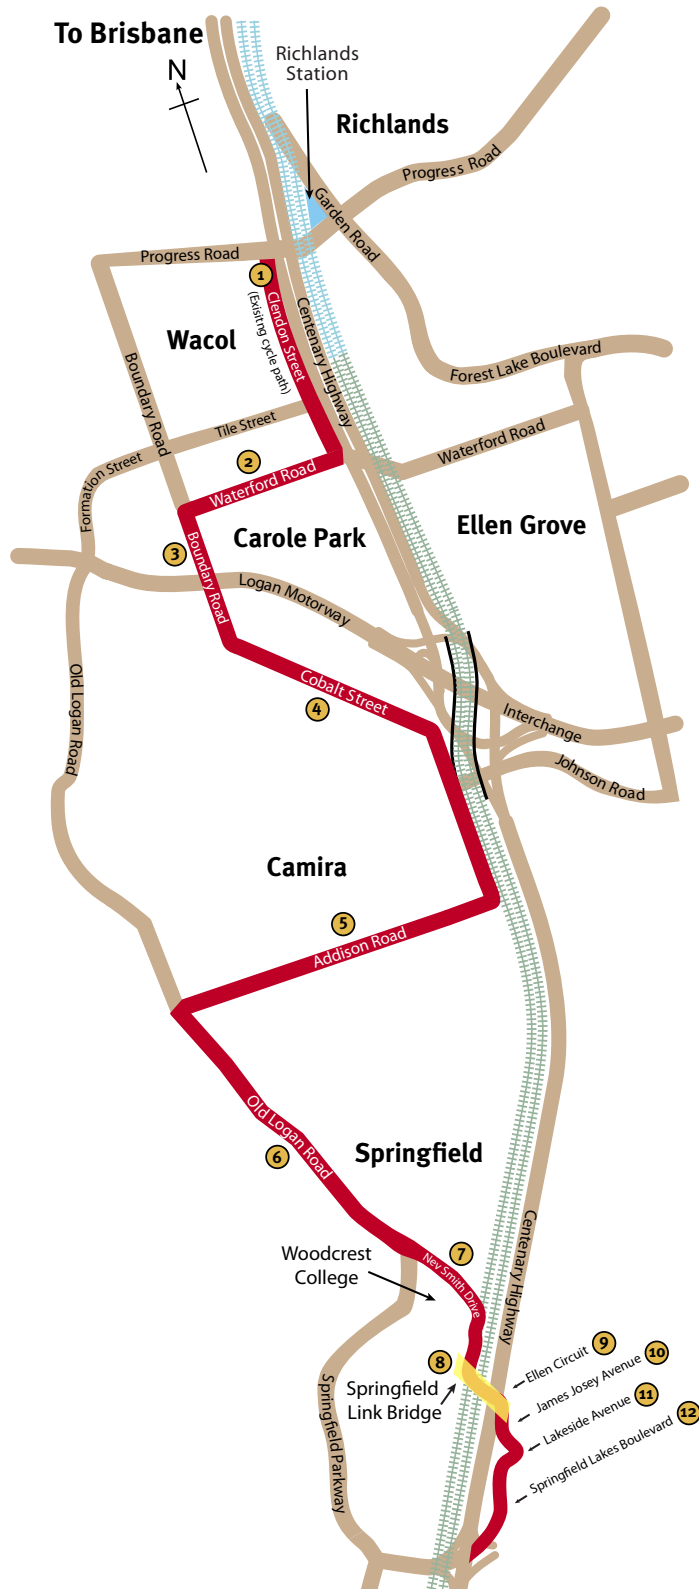

Darra to Springfield Transport Corridor Stage 2 Richlands to Springfield

Centenary Highway cycle detour route

This map is not to scale and indicative only.

Contact us:

Phone: 1800 067 684*
Email: info@trackstar.com.au
SMS/Email updates:

Connect with the project by registering to receive SMS or email updates. Simply email or phone the project team to join.

Web: www.queenslandrail.com.au/projects
Visitor centre: Corner of Progress and Garden Roads, Richlands
 Monday to Friday 8.30 am—4.30 pm

* Free call from anywhere in Australia, call charges apply for calls from mobile phones and payphones.